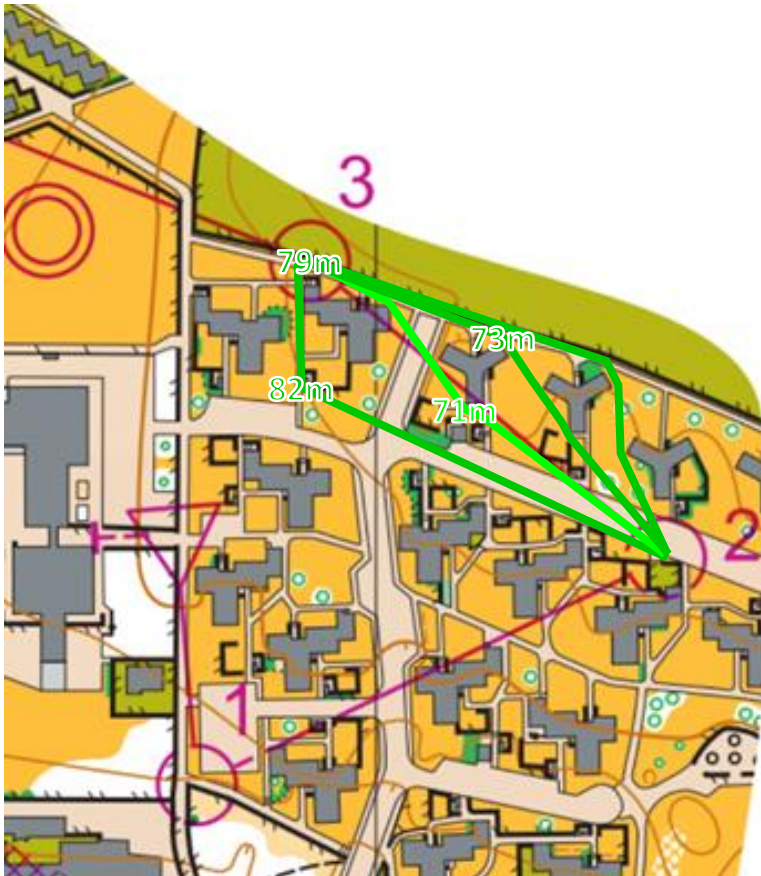

Event number 80993

SemiFinal Part 2

SprintScotland 2022 Race 2			
Open Men SF, Open Women SF			
SemiFinal - 2	1.9km	35m	
6	218	↖	○
7	220	↖	↓
8	202	▨	┌
9	217	∧	
10	216	↖	○
11	207	↖	○
12	200	↖	↓
○	50 m	>○	

98m

+10m

105m

+17m

82m

+11m

71m

BEST

73m

+2m

79m

+8m

77m

BEST

61m

BEST

66m

+5m

112m	114m	122m
BEST	+2m	+10m

77m

BEST

83m

+6m

93m